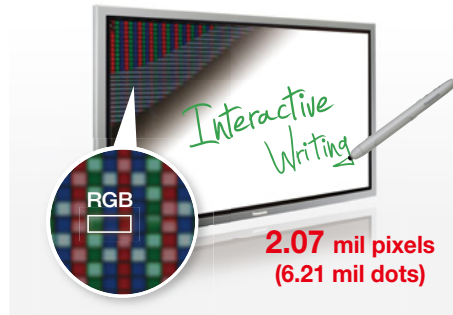

■ Main Features

▶ Interactivity

Up to 4 pens*² can be used simultaneously for natural, smooth, comfortable writing.

▶ Large Screen and High Image Quality

Excellent visibility and colour reproduction unique to the plasma display.

▶ Wireless Connections*³

Easy, large-screen display of PC or tablet data.

High-Speed Drawing/Simultaneous Multiple Drawing

Excellent Writing Ease

A new electronic pen system has been developed that takes advantage of plasma characteristics. The pen's position is directly detected and displayed from the light emitted from each of the Full-HD resolution (1920 x 1080) pixels. This results in fast, smooth, precise writing and drawing.

Simultaneous Writing by Up to 4 People

Because up to 4 pens can be individually recognised, people can write with pens of different colours and thicknesses simultaneously. Only the pen is detected, so there are no errors caused by contact with clothing or hands.

Easy, Wireless Presentations from a PC or Tablet

Wireless Connection of the PC and Display. Cable-Free Design for Flexible Seating Layouts

The data on your PC screen can be easily sent by wireless transmission. And there is no need to switch cables each time the presenter changes. Multiple Transmission Mode allows data from multiple PCs to be shown on a single screen, or the data from one PC to be shown on up to 8 displays.