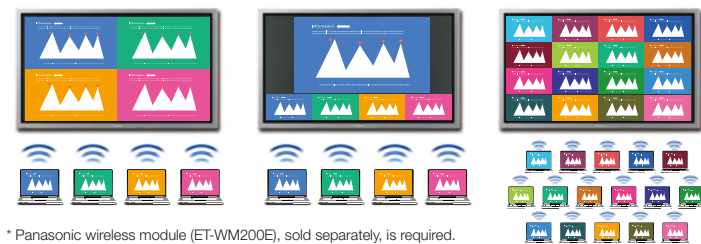

▶ Wireless Connections*³

Easy, large-screen display of PC or tablet data.

High-Speed Drawing/Simultaneous Multiple Drawing

Excellent Writing Ease

A new electronic pen system has been developed that takes advantage of plasma characteristics. The pen's position is directly detected and displayed from the light emitted from each of the Full-HD resolution (1920 x 1080) pixels. This results in fast, smooth, precise writing and drawing.

* Will be supported in September 2012 (until then, the maximum will be three pens).

User-friendly Electronic Pen for Easy Writing and Erasing

The special electronic pen has a selector button for easy switching between 4 colours and the erasing function. It can also be combined with application software for a wide variety of operations.

Easy, Wireless Presentations from a PC or Tablet

Wireless Connection of the PC and Display. Cable-Free Design for Flexible Seating Layouts

The data on your PC screen can be easily sent by wireless transmission. And there is no need to switch cables each time the presenter changes. Multiple Transmission Mode allows data from multiple PCs to be shown on a single screen, or the data from one PC to be shown on up to 8 displays.

Multi-Live Mode

Up to 16 PC screens can be displayed.

- Four-Window Multi Style
- Four-Window Index Style
- 16-Window Index Style

* Panasonic wireless module (ET-WM200E), sold separately, is required.

Multiple Transmission Mode