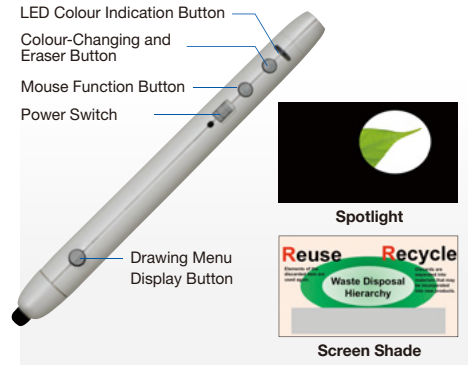

▶ Wireless Connections*³

Easy, large-screen display of PC or tablet data.

High-Speed Drawing/Simultaneous Multiple Drawing

Excellent Writing Ease

A new electronic pen system has been developed that takes advantage of plasma characteristics. The pen's position is directly detected and displayed from the light emitted from each of the Full-HD resolution (1920 x 1080) pixels. This results in fast, smooth, precise writing and drawing.

Simultaneous Writing by Up to 4 People

Because up to 4 pens can be individually recognised, people can write with pens of different colours and thicknesses simultaneously. Only the pen is detected, so there are no errors caused by contact with clothing or hands.

* Will be supported in September 2012 (until then, the maximum will be three pens).

User-friendly Electronic Pen for Easy Writing and Erasing

The special electronic pen has a selector button for easy switching between 4 colours and the erasing function. It can also be combined with application software for a wide variety of operations.

Easy, Wireless Presentations from a PC or Tablet

Wireless Connection of the PC and Display. Cable-Free Design for Flexible Seating Layouts

The data on your PC screen can be easily sent by wireless transmission. And there is no need to switch cables each time the presenter changes. Multiple Transmission Mode allows data from multiple PCs to be shown on a single screen, or the data from one PC to be shown on up to 8 displays.